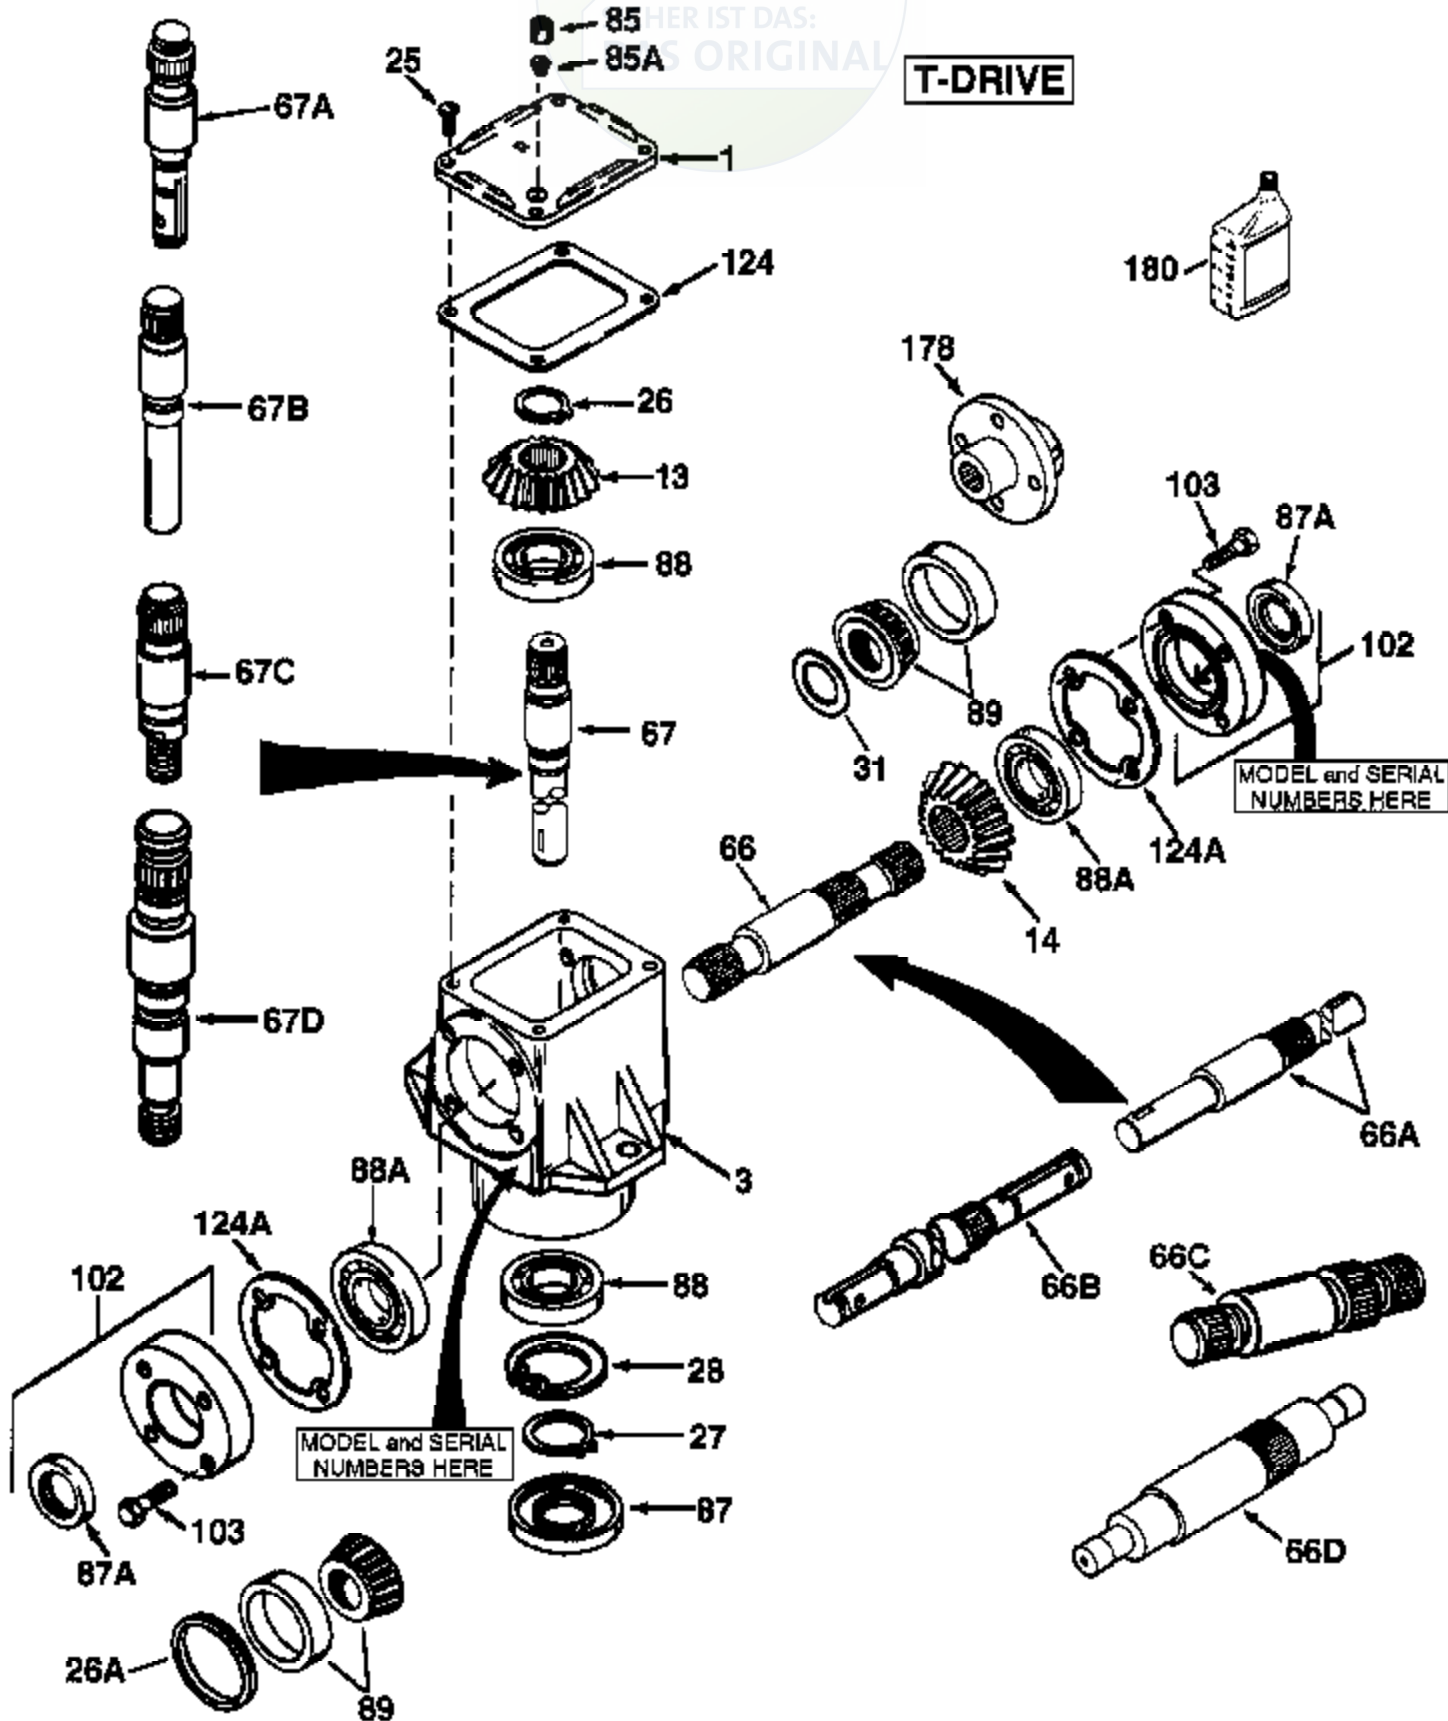

JOIST

WER IST DAS:
ORIGINAL

T-DRIVE

Ref #	Part Number	Qty	Description
	794384	1	"T" Drive Head Assembly (Incl. 1 thru 124A)
1	772067	1	Cover
3	770047A	1	"T" Drive Housing
13	778101A	1	Miter Gear (17 teeth) (7/8" ID)
14	778210A	1	Miter Gear (17 teeth) (1" ID)
25	792025	4	Screw, 10-24 x 1/2"
26	788018	1	Retainer Ring
27	788019	1	Retainer Ring
66A	776127	1	Input Shaft (7-1/4" long)
67	776178	1	Output Shaft (5-43/64" long)
85	792039	1	Pipe Plug, 1/8-27 (countersunk headle ss)
87A	788031	2	Oil Seal
87	788029	1000-1000-013	Oil Seal
88	780034	Peerless	Ball Bearing
88A	780034	2	Ball Bearing
102	786029	2	Retainer Cap & Seal (Incl. 87A & 103)
103	792026	8	Screw, 1/4-20 x 7/8"
124A	788030B	2	Cap Gasket
124	788028	1	Cover Gasket
180	730229A	1	Gear Oil 80W90